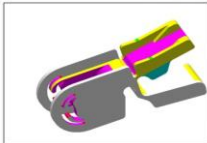

New Part Intro	X	<b>Champion - Product bulletin</b>														
New Application		<b>Aerovantage Truck Blades</b>														
Supersession/Deletion		Release n° CH151101														
Part Number		Description	brand info	Category: LV/CV	Remarks	Length	X-ref Bosch	X-ref SWF	Champion No	EAN13 bar code	ITF14 bar code	MOQ	Pack dimensions (LxWxH)	OB dimensions	Availability	Weight (kg)
T70H08L/C01		WIPER BLADE (1P) CHA	Aerovantage	CV	Aerovantage Truck Blade with Washkit - Left Hand Drive	70cm/28"	3397011238 (N71)	132705	T70H08L/C01	4044197849116	14044197849113	5	710x70x35	760x200x75	Nov-15	0.44
T70H08R/C01		WIPER BLADE (1P) CHA	Aerovantage	CV	Aerovantage Truck Blade with Washkit - Right Hand Drive	70cm/28"	3397011238 (N71)	132705	T70H08R/C01	4044197849130	14044197849137	5	710x70x35	760x200x75	Nov-15	0.44

• CH34 connector combines all hook extensions in CV market → 9x3 / 9x4 / 12x4

**Champion - Product bulletin**  
**Release n° CH151101**  
**New to Range Application Data**

MAKE/MODEL	YEAR	FRONT DRIVER/PASSENGER	
		LEFT HAND DRIVE	RIGHT HAND DRIVE
<b>MERCEDES</b>			
ACTROS MP4	07/11->	<b>T70H08L</b>	<b>T70H08R</b>
ANTOS	07/12->	<b>T70H08L</b>	<b>T70H08R</b>
AROCS	01/13->	<b>T70H08L</b>	<b>T70H08R</b>
<b>SCANIA</b>			
P, G, R, T	04/04->	<b>T70H08L</b>	<b>T70H08R</b>
<b>VOLVO</b>			
FH II - 420	05/12->	<b>T70H08L</b>	<b>T70H08R</b>
FH 16 II - 420	05/12->	<b>T70H08L</b>	<b>T70H08R</b>