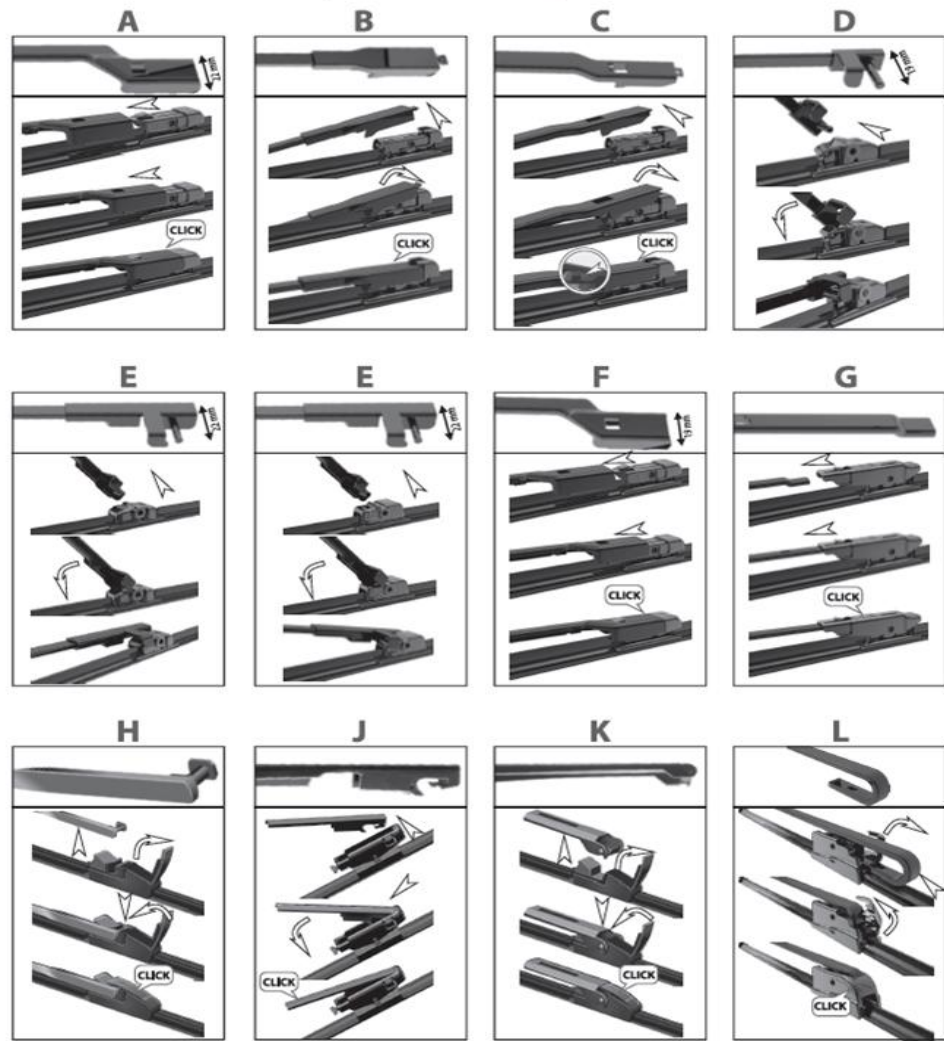

Kit x 2

150996

AEROVANTAGE